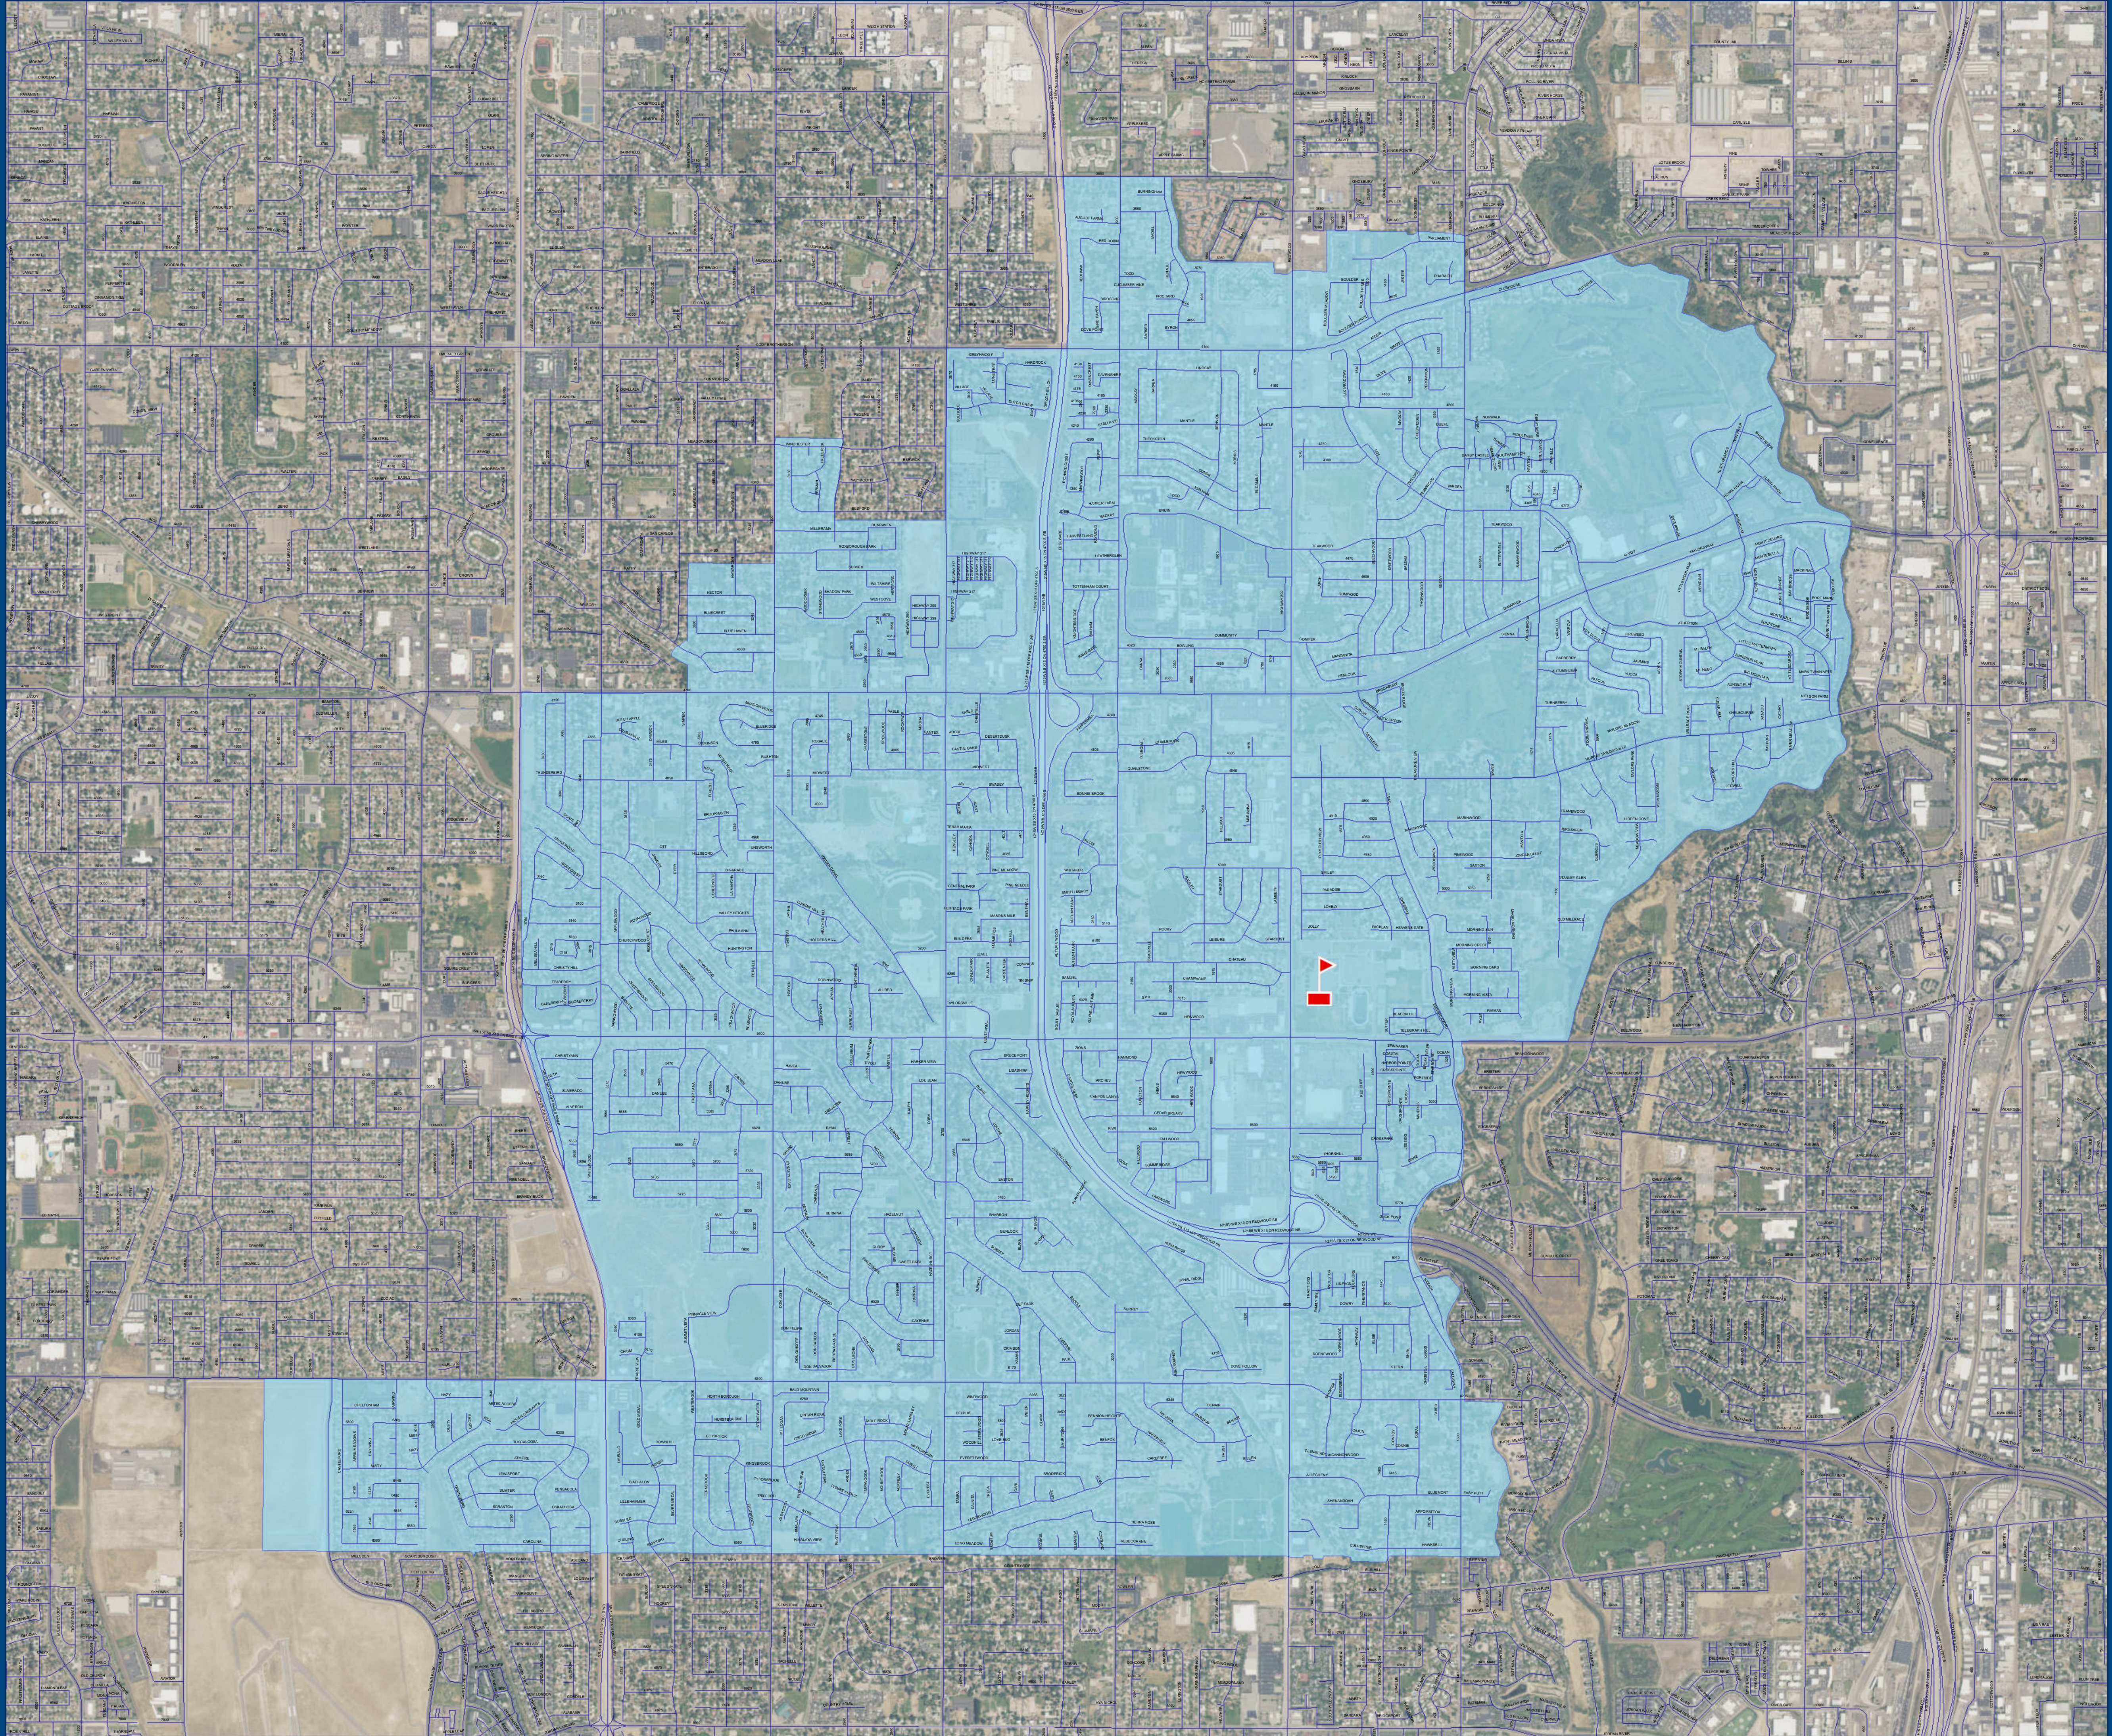

TAYLORSVILLE HIGH

All boundaries are up-to-date and only change when there is an approved boundary change.

Legend

 School

 Streets

 High School Boundary

0 10 20 40 Miles