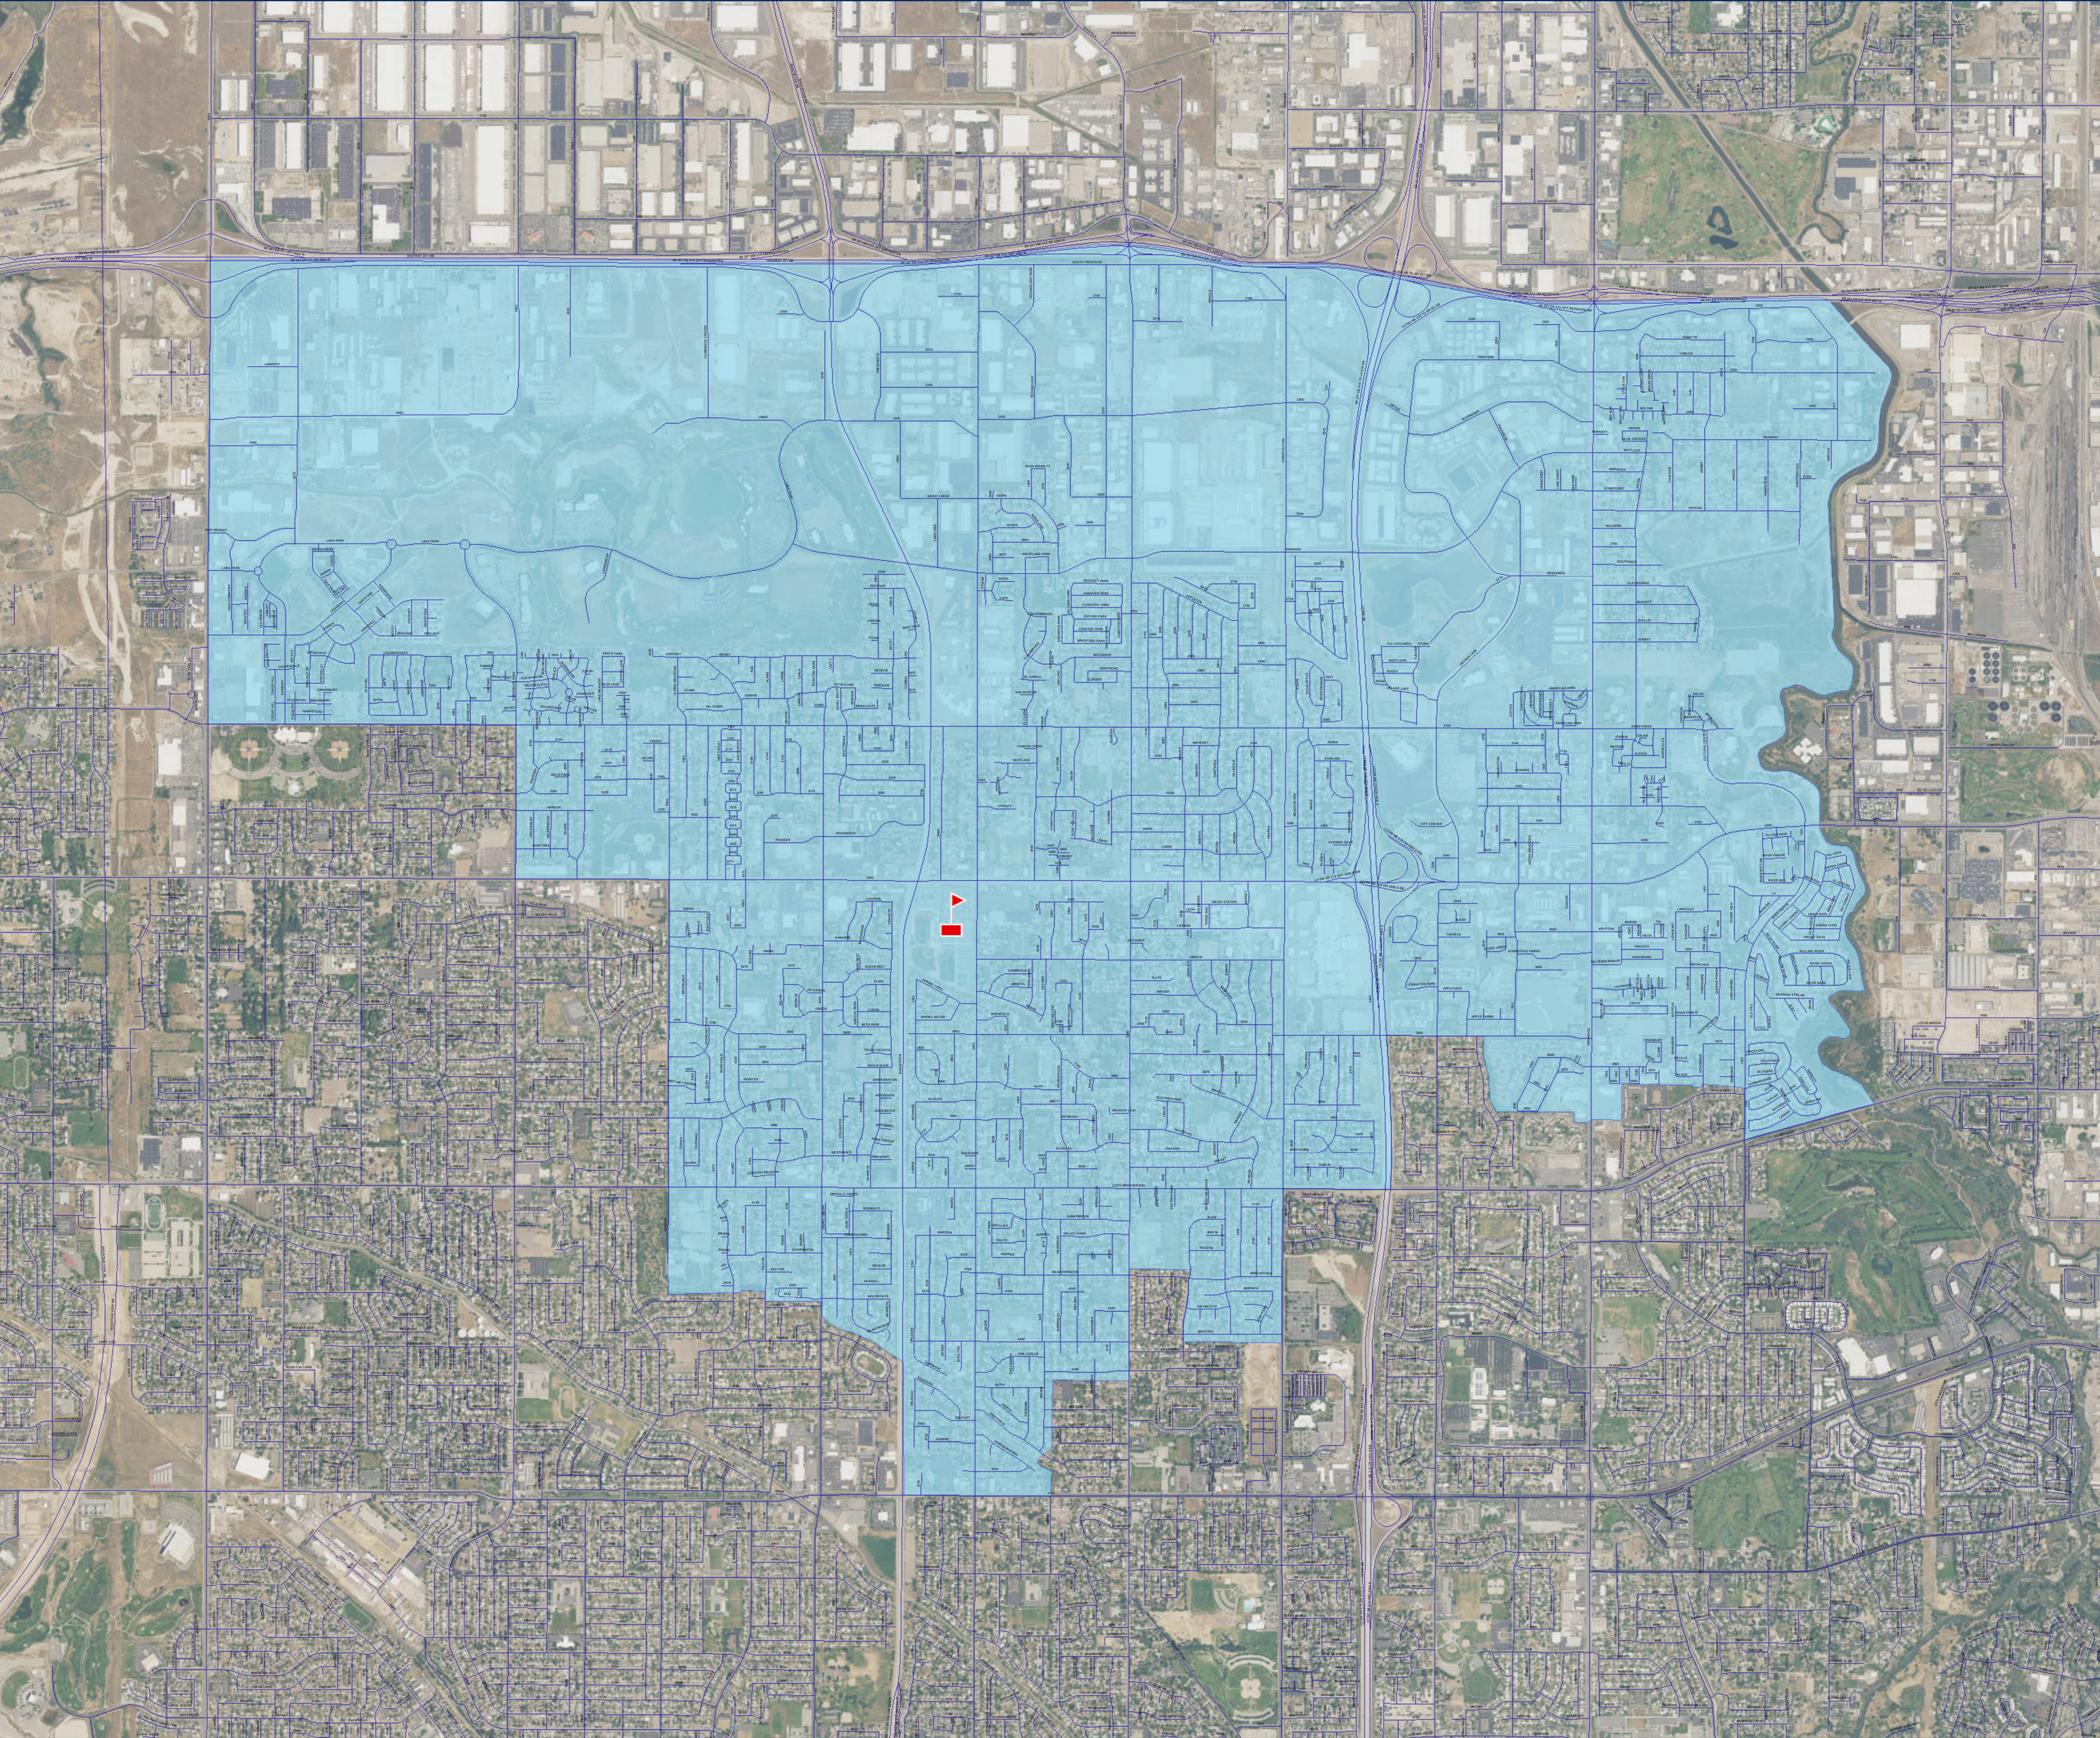

# GRANGER HIGH

All boundaries are up-to-date and only change when there is an approved boundary change.

## Legend

-  School
-  Streets
-  High School Boundary

0 10 20 40 Miles